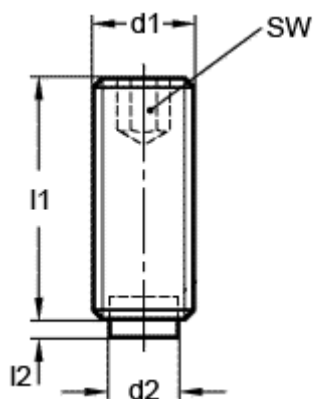

Data Sheet

Article number: 20930608

Description: E+G Grub screw
GN 913.3-M5-12-MS

Measures

$d1 = M5$

$d2 = 3.0$

$l1 = 12$

$l2 = 0.5$

$SW = 2.5$